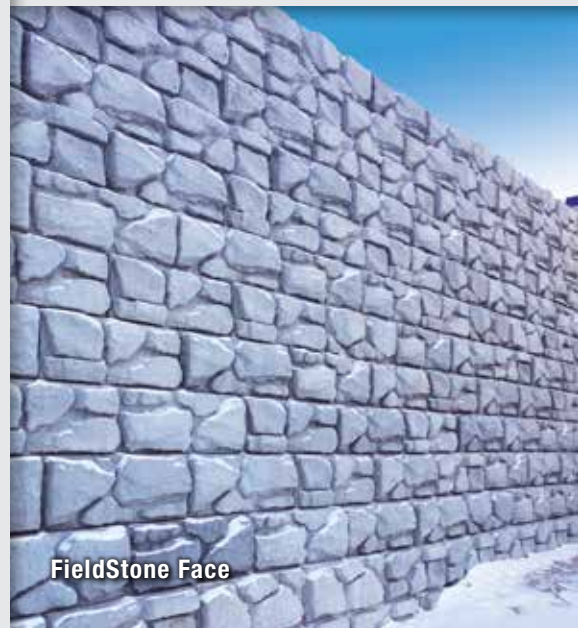

INTRODUCING A NEW BLOCK IN OUR FAMILY
FIELDSTONE

FieldStone Face Stained

FieldStone Face

FieldStone Face

FieldStone Face

FieldStone Face

Stained FieldStone Face

Stained by contractor

10.5' Tall

The LB42 units can build an unreinforced wall up to 10.5'

Contact us today! Zeiser Wilbert Vault, Inc.
607-733-0568 - www.ZeiserWilbertVault.com