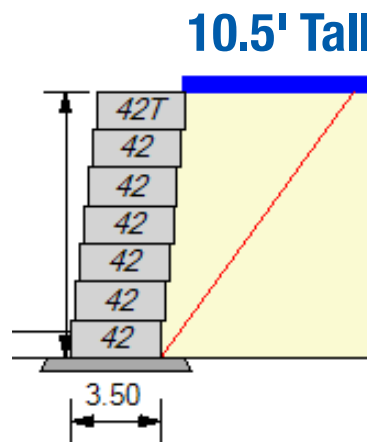

10.5' Tall

The LB42 units can build an unreinforced wall up to 10.5'

Contact us today! Zeiser Wilbert Vault, Inc.
607-733-0568 - www.ZeiserWilbertVault.com